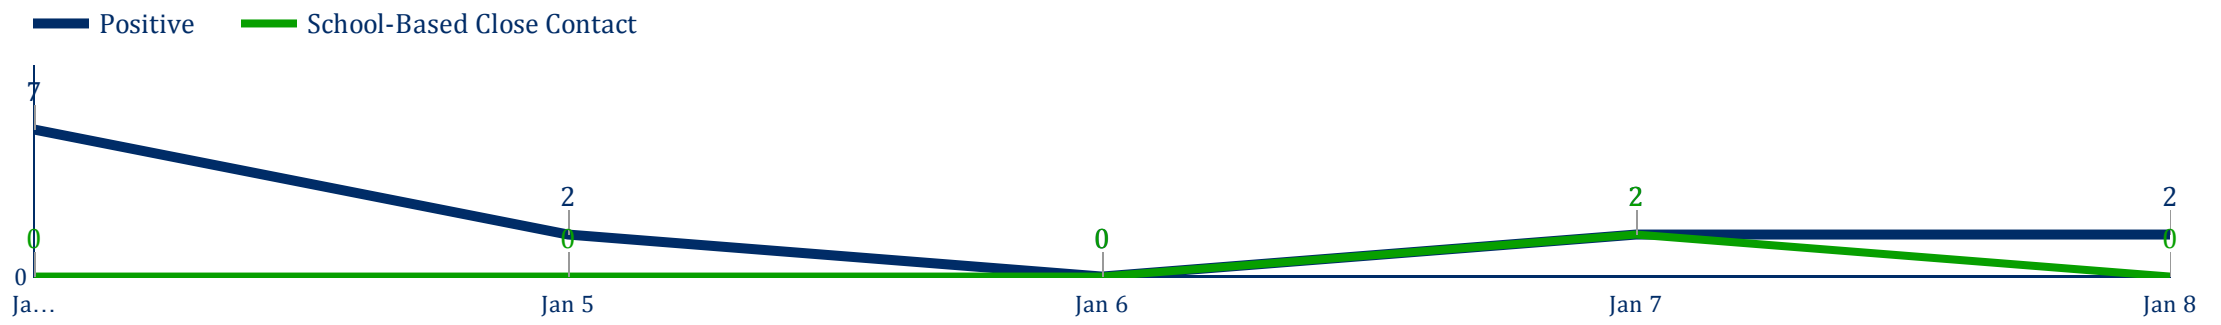

Essex North Shore Agricultural & Technical School COVID Dashboard

Jan 4, 2021 - Jan 8, 2021

Positive		School-Based Close Contact	
Staff	Student	Staff	Student
1	12	0	2

Total Staff: 283
Total Students: 1559