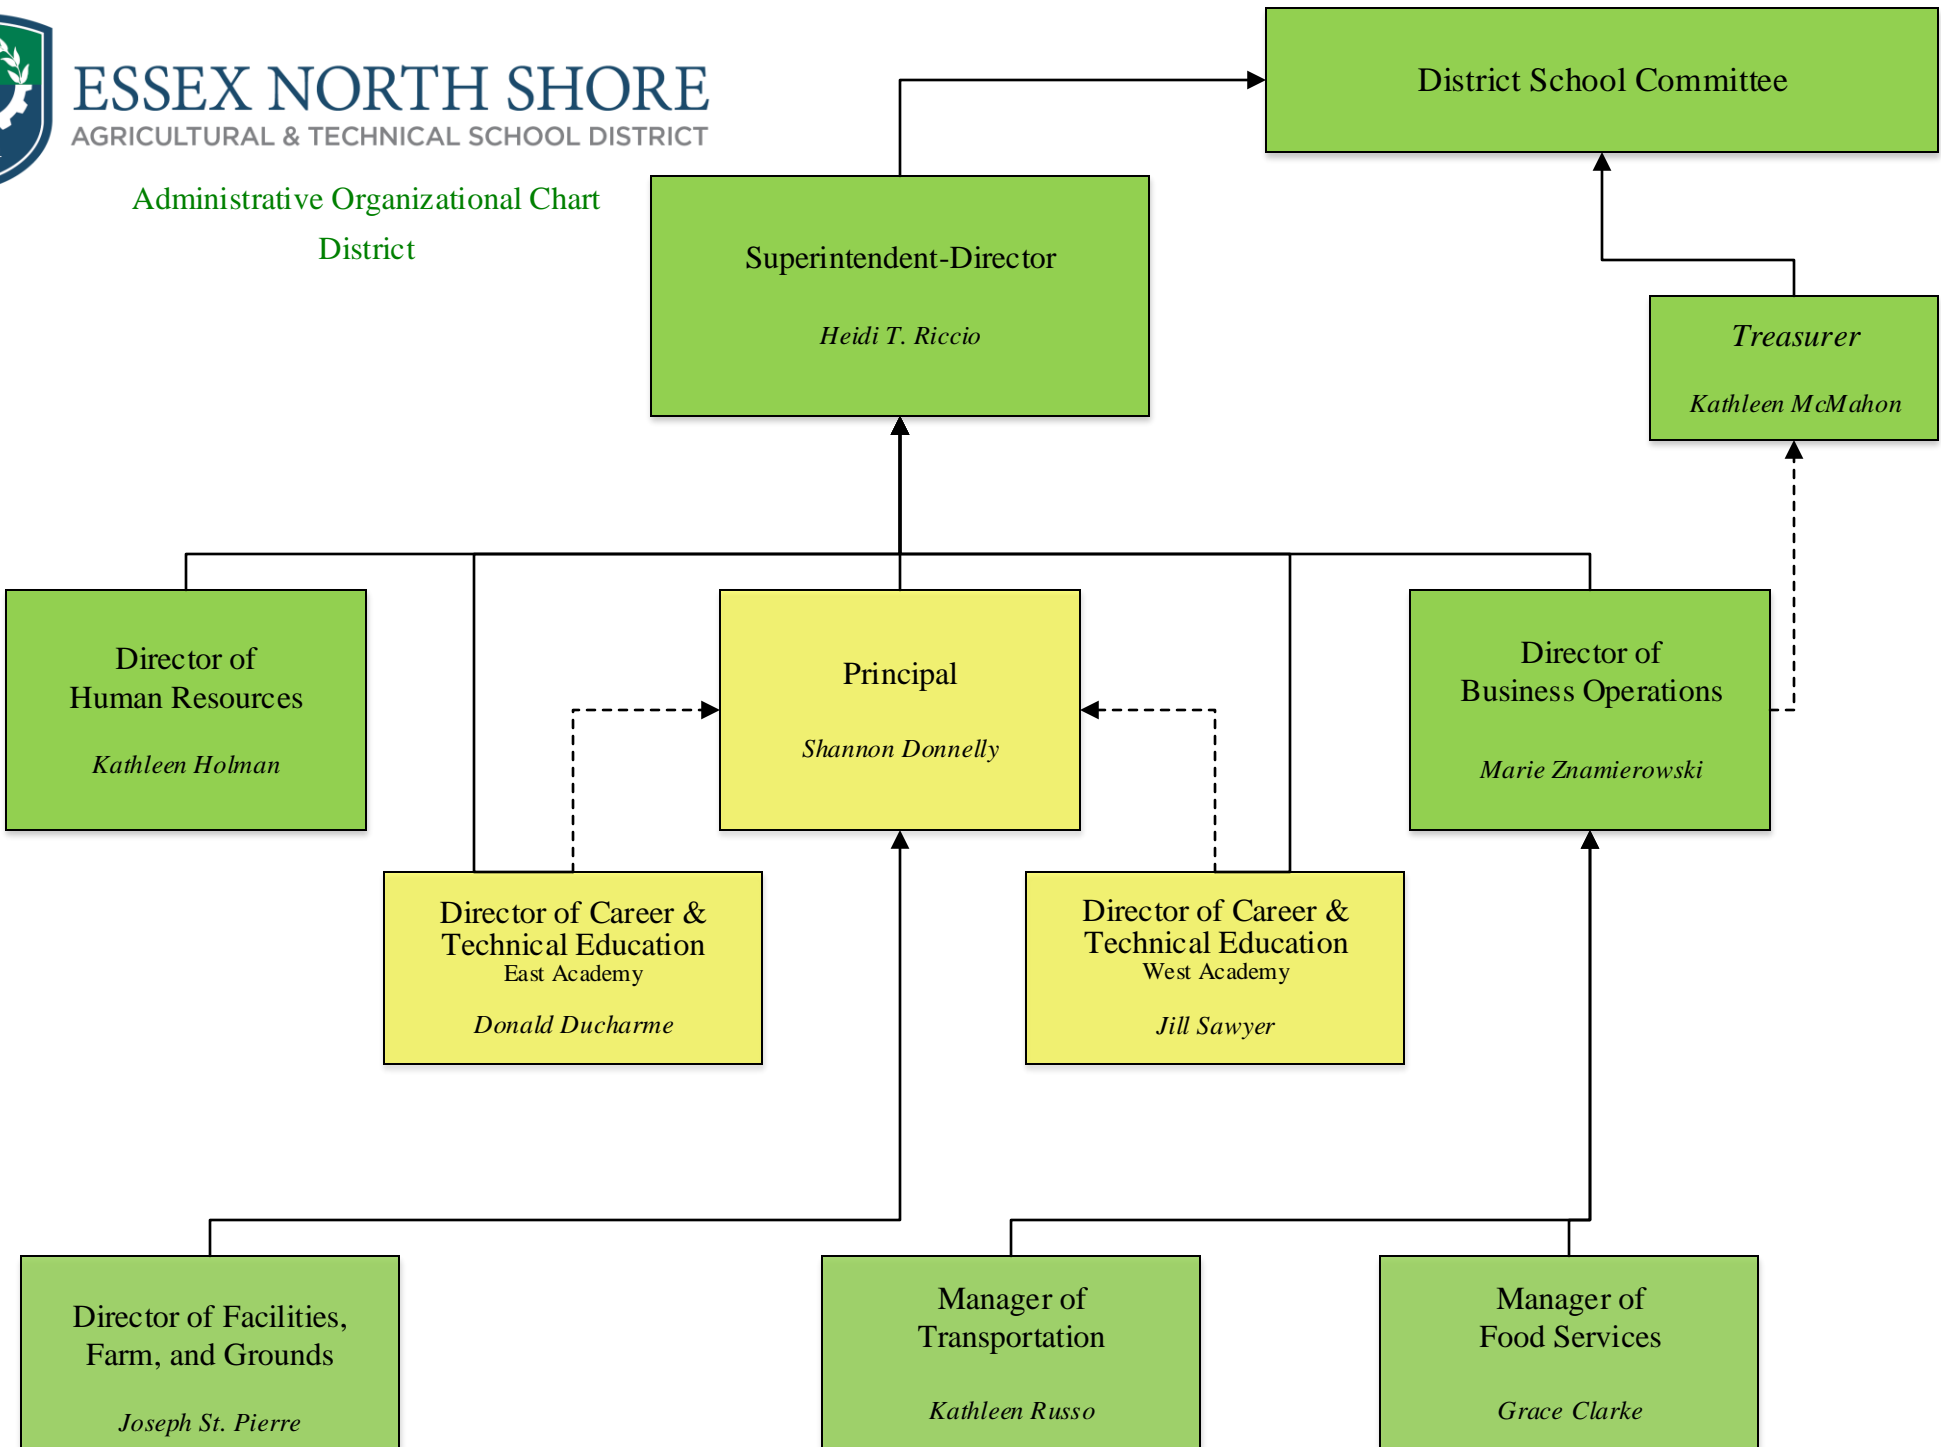

ESSEX NORTH SHORE

AGRICULTURAL & TECHNICAL SCHOOL DISTRICT

Administrative Organizational Chart District

ESSEX NORTH SHORE

AGRICULTURAL & TECHNICAL SCHOOL DISTRICT

Administrative Organizational Chart High School